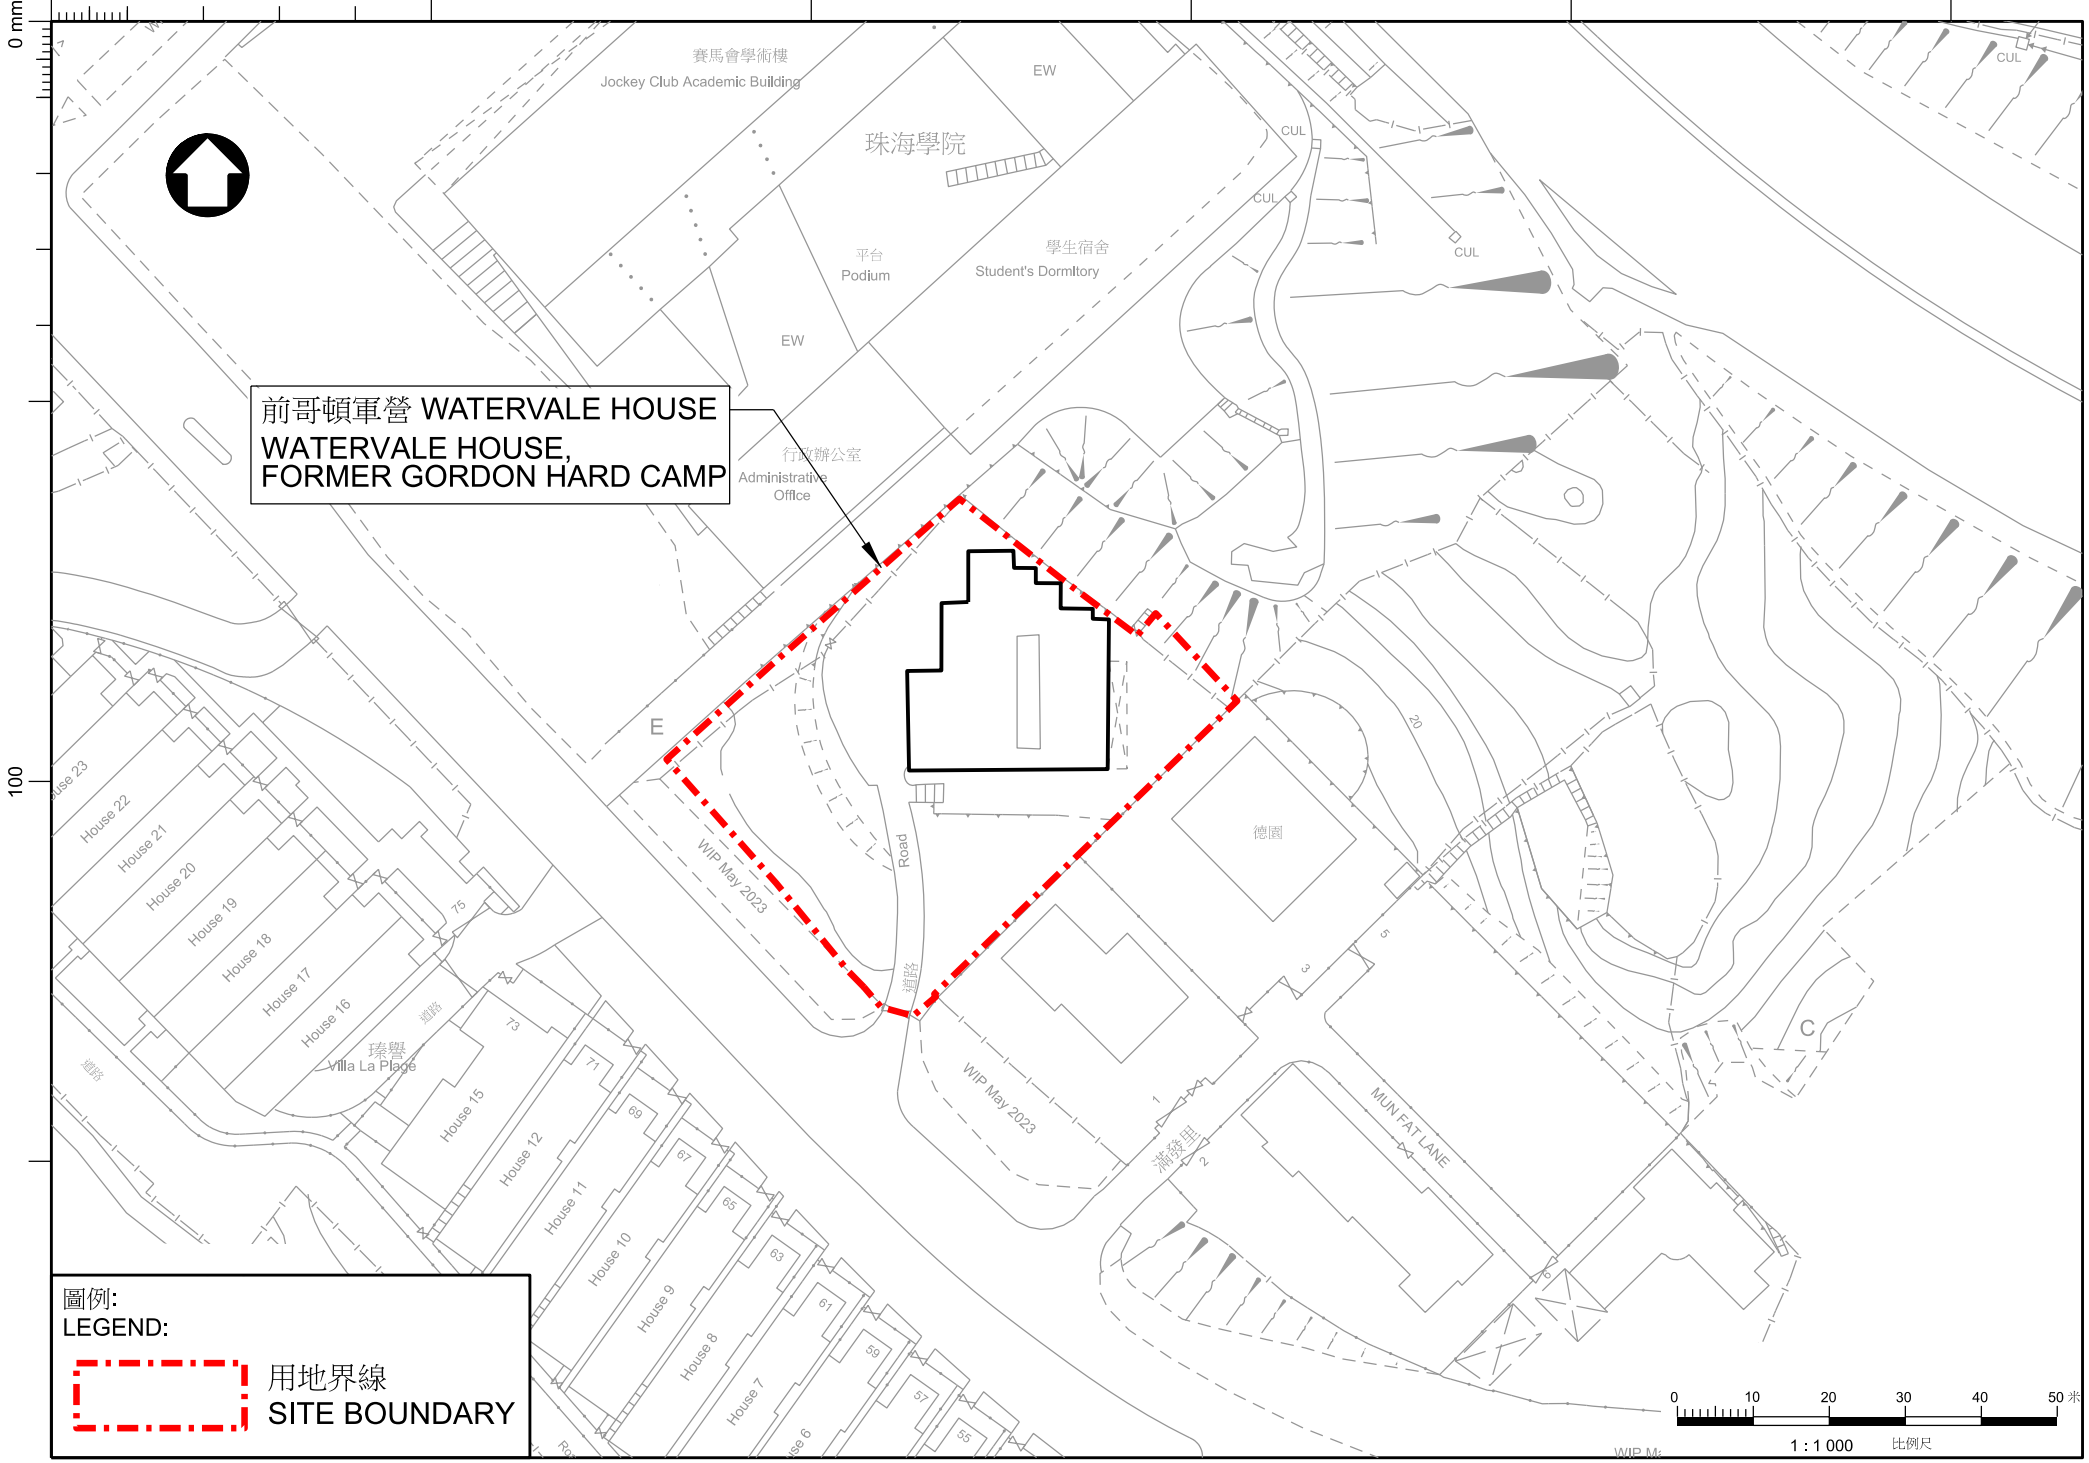

0 mm 100 200

前哥頓軍營 WATERVALE HOUSE
 WATERVALE HOUSE,
 FORMER GORDON HARD CAMP

圖例:
 LEGEND:

 用地界線
 SITE BOUNDARY

0 10 20 30 40 50 米
 1 : 1 000 比例尺