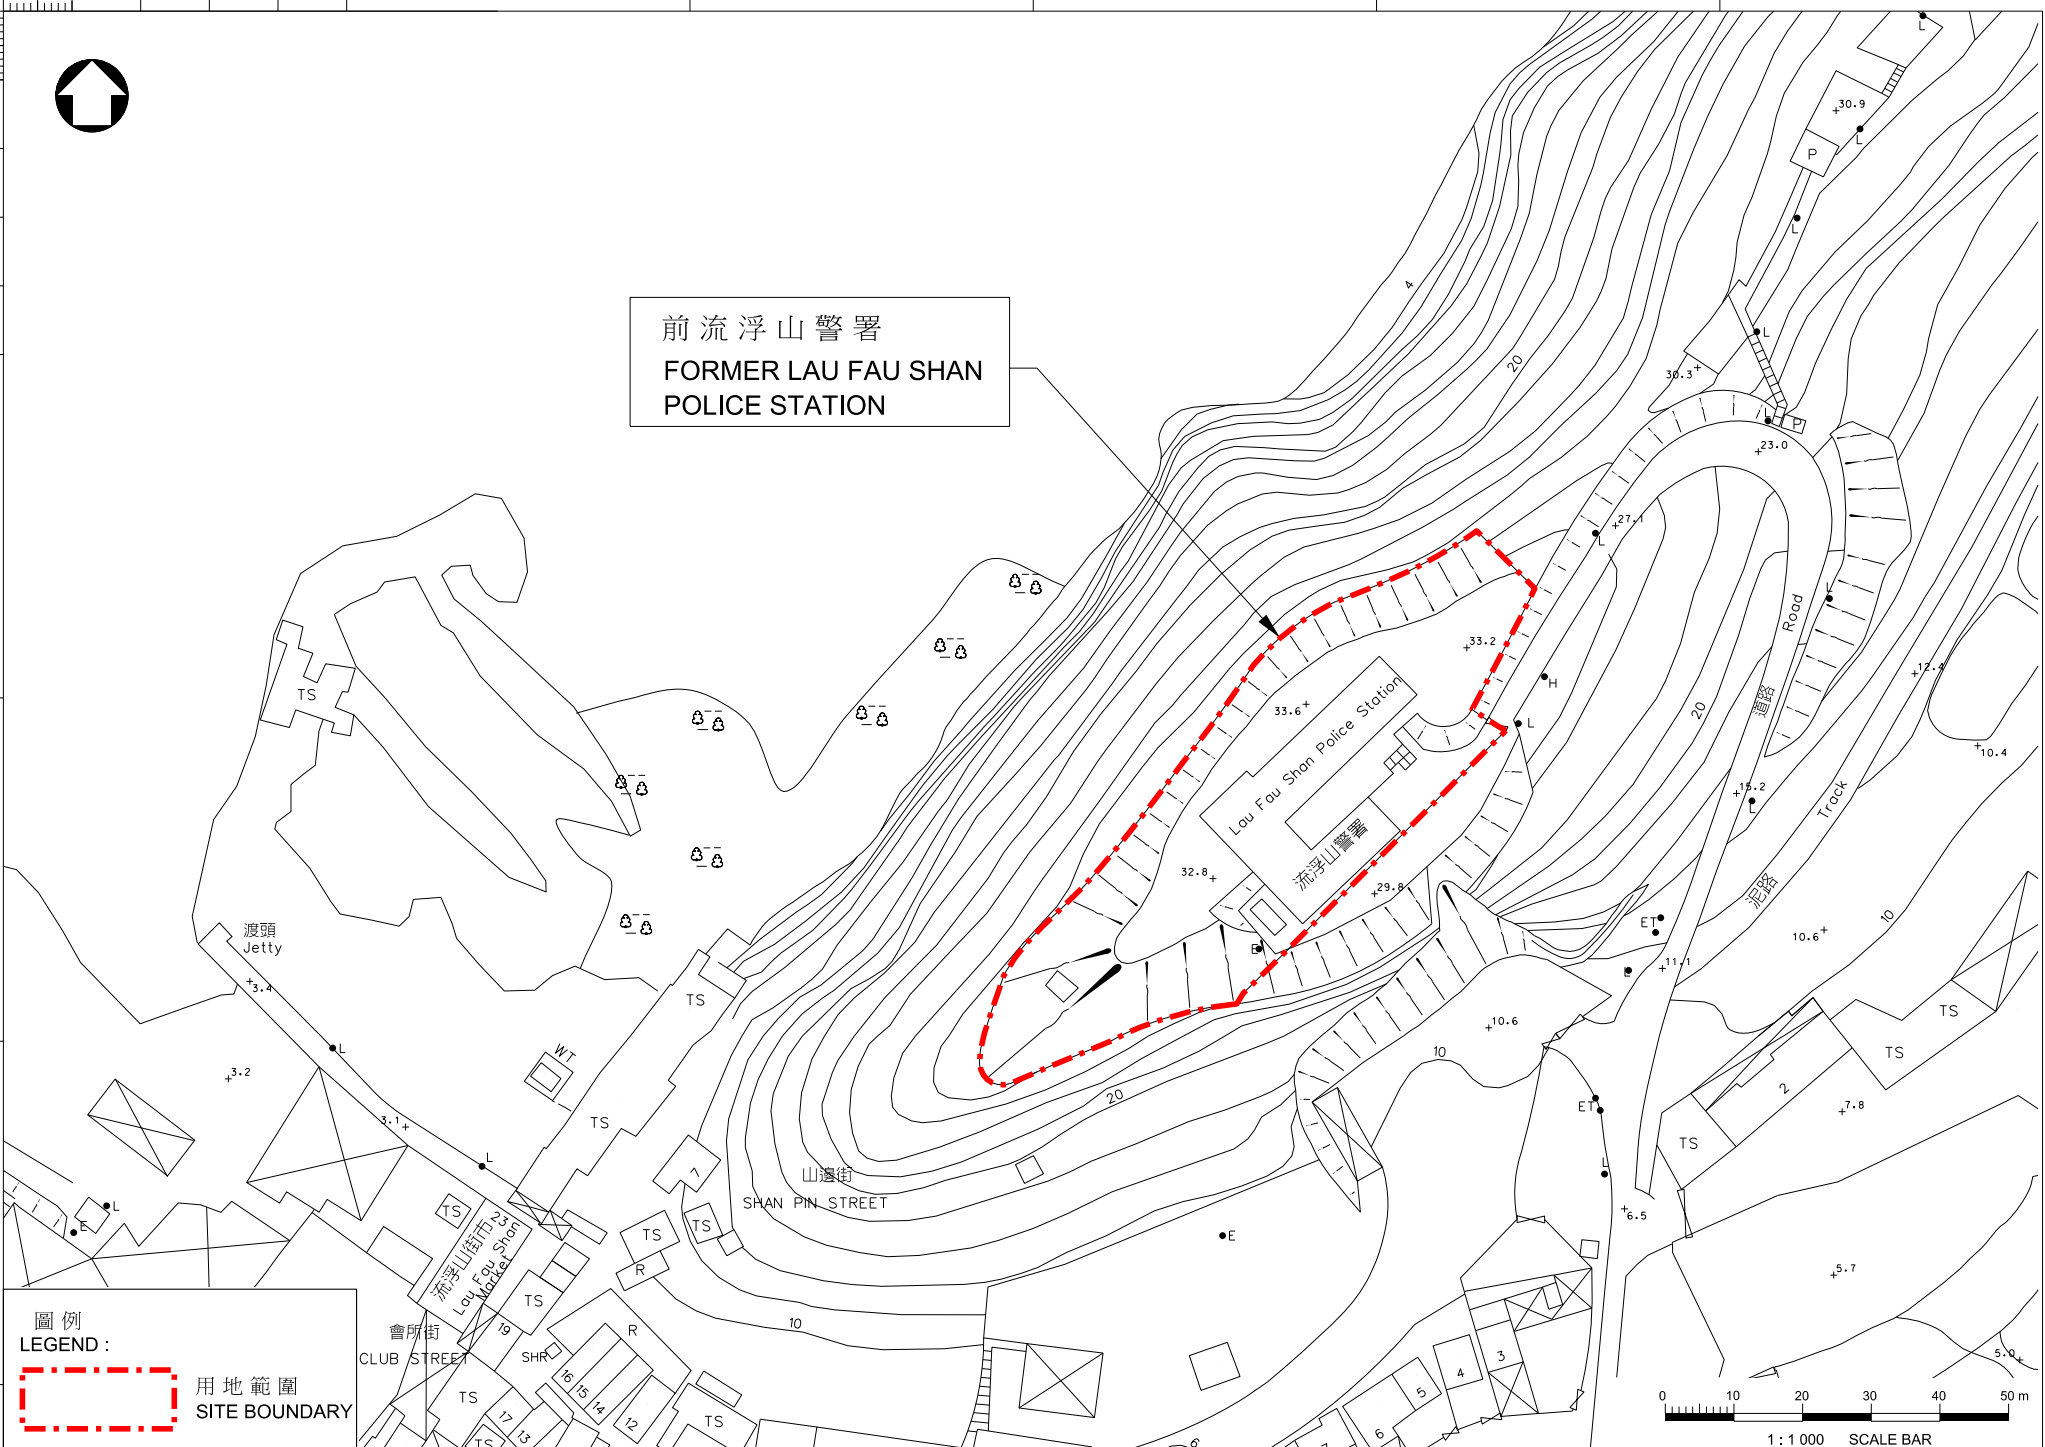

0 mm 100 200

0 mm 100 200

前流浮山警署  
FORMER LAU FAU SHAN  
POLICE STATION

圖例  
LEGEND :

 用地範圍  
SITE BOUNDARY

1 : 1 000 SCALE BAR