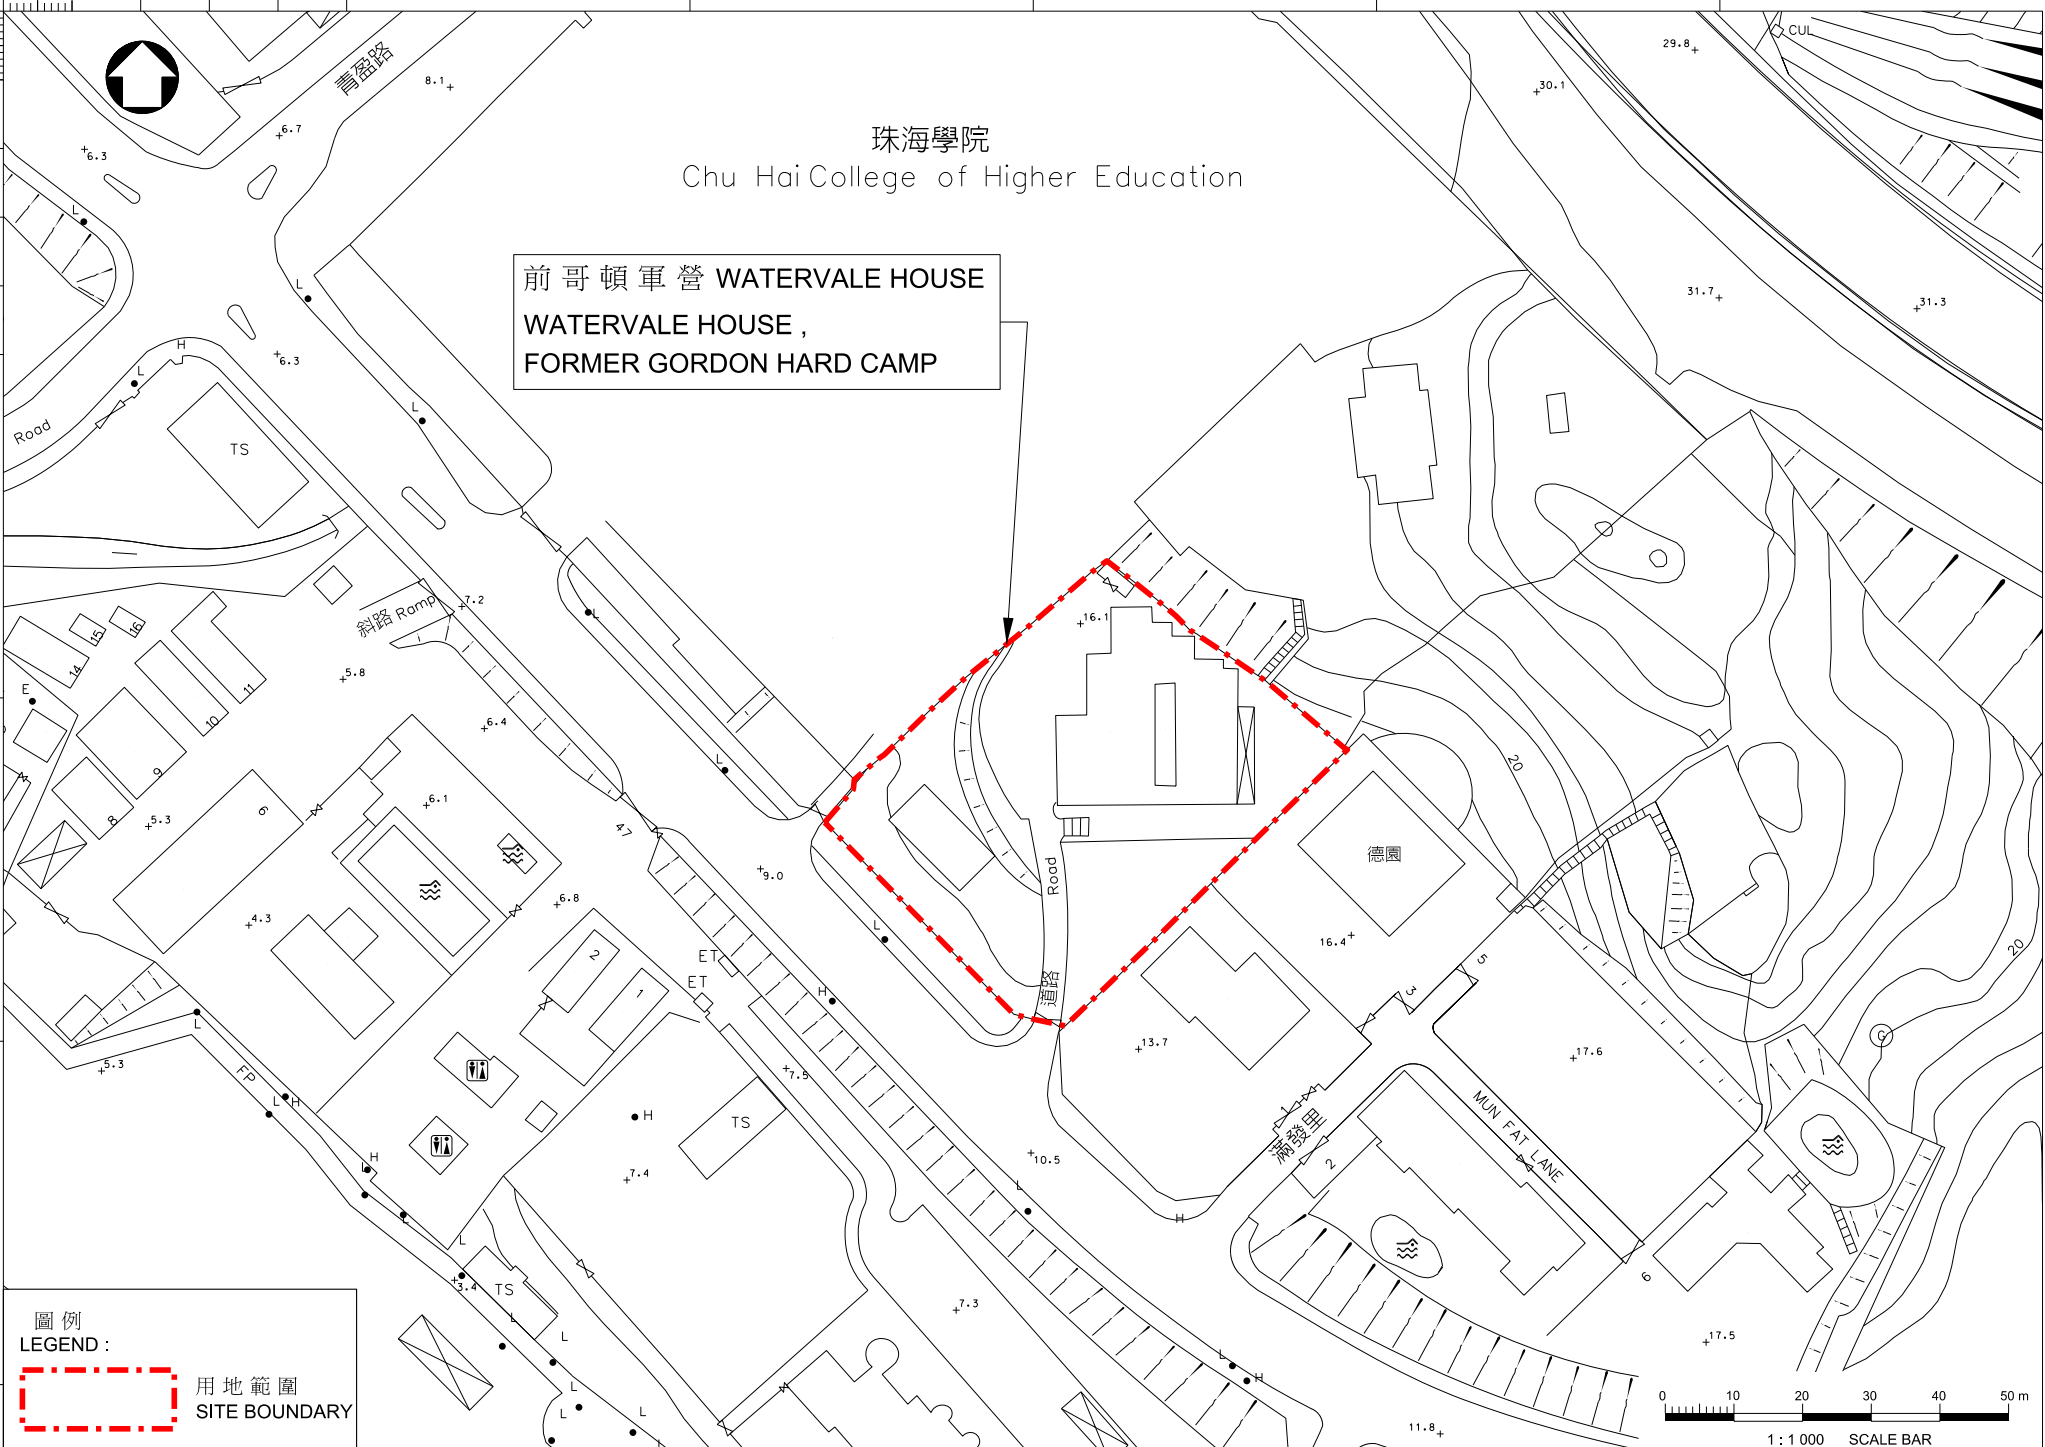

0 mm 100 200

0 mm  
100  
200

珠海學院  
Chu Hai College of Higher Education

前哥頓軍營 WATERVALE HOUSE  
WATERVALE HOUSE,  
FORMER GORDON HARD CAMP

圖例  
LEGEND :

 用地範圍  
SITE BOUNDARY